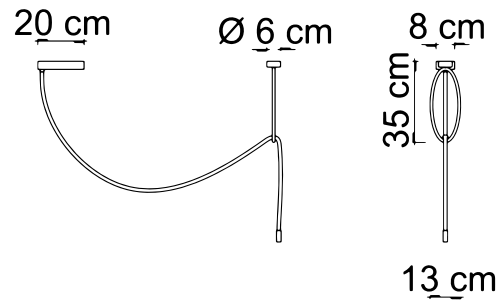

FYLL/PL

ceiling lamp

A luminous cord with a minimal and futuristic design. Its installation using a ceiling or wall ring, both as a wall sconce or pendant, allows it to be elegantly suspended. With Fyll, light transforms into an emotional experience, enveloping spaces with a warm luminosity. Its versatility allows it to adapt to any decor, creating a welcoming and refined atmosphere. Let yourself be inspired by this fascinating collection and transform your spaces into a place of elegance and serenity.

9689	FYLL/PL
Power	32W Led Integrated
Input	220/240 V- 50/60Hz
Kelvin	Sikrea Dynamic Dimmer
Dimmable	Yes
Real Lumen	Dimmable Max 2080
CRI	85
IP	20

Article compatible with Sikrea Dynamic Dimmer + (cod. 4868)

PACKAGING DATA :

Packages	1
Net Weight	2,8kg
Gross Weight	3,9kg
Volume	0,0360 m³

Any interventions on the light source of this article must be carried out by qualified personnel or by the manufacturer himself.
Any operation carried out without prior consultation with Contemporanea srl will void the guarantee

CE ENEC RoHS

*Item completed of
Sikrea Dynamic Dimmer*

MATERIAL :

Frame	Metal
Diffuser	PMMA

FINISHING TABLE:

Frame	Matt Black